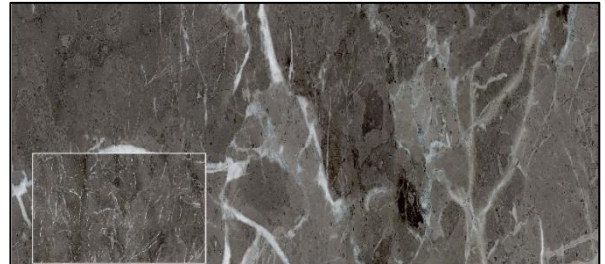

Premium Rock Stone Shower Surrounds - Optional

BLACK ICE

CARRARA MARBLE

SHADOW

GRAPHITE

TOASTED MARSHMALLOW

RECLAIMED BARN SIDING

MARBLE WISP