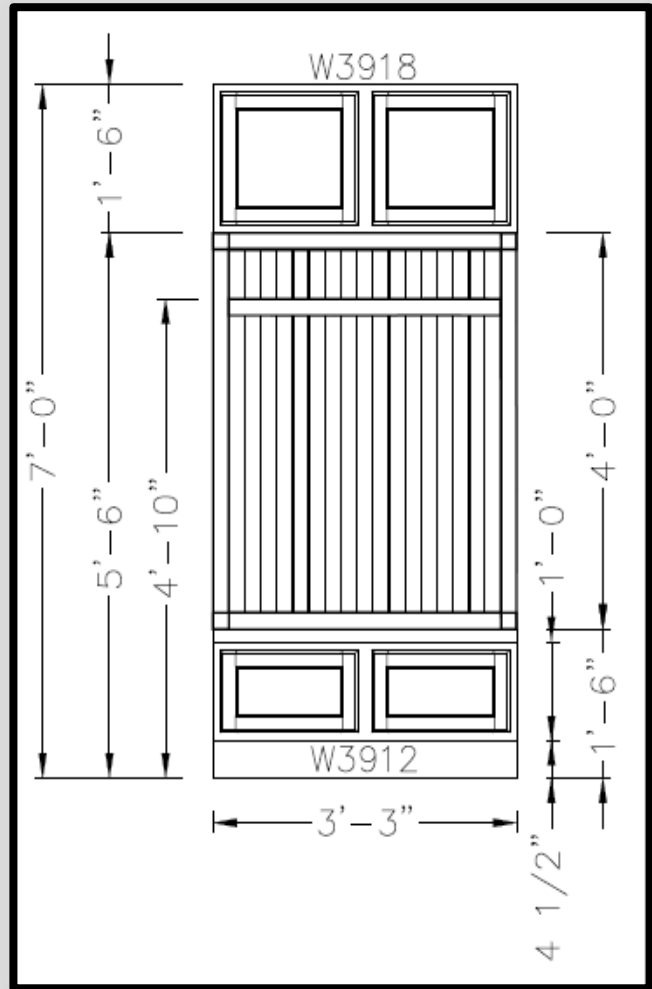

CONVENIENT,
COST-EFFECTIVE,
HIGH QUALITY HOMES

CALL MARTY (231) 463 3900
350 W. Wexford Ave. (M-37)
Buckley, MI 49620

We are America's Cabinetmaker.®

Decorative Storage Bench Seat/ Hall Tree Optional

Our decorative bench seat option provides function and style to the entryway or utility room. Cabinets under the bench seat and over head provide creative storage solutions perfect for storing shoes, scarves, and other clutter.

The tall, slatted back offers a decorative touch. Adding hooks (on site by others) would create space for hanging coats out of the way.

Custom Sizes Available