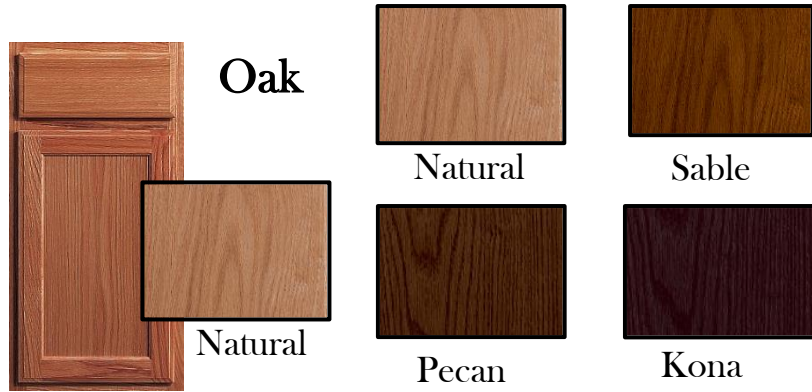

CALL MARTY (231) 463 3900
350 W. Wexford Ave. (M-37)
Buckley, MI 49620

We are America's Cabinetmaker.®

Merillat Classic - Standard Cabinets

Spring Valley Square

Spring Valley Square

Spring Valley Square

See Merrillat Classic Paint Finishes Option Page

Marlin Square - Shaker Style Cabinet

See Merrillat Classic Paint Finishes Option Page