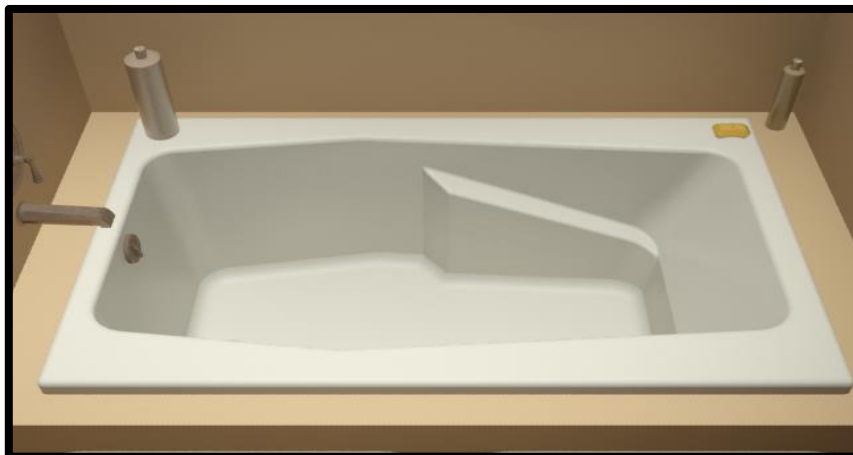

CALL MARTY (231) 463 3900
350 W. Wexford Ave. (M-37)
Buckley, MI 49620

Bathtubs - Optional/STD Per Plan

STD 60" Fiberglass Tub/Shower Combo

Free Standing Soaker Tub

Corner Tub

Corner Drop-In Tub

5' & 6' Drop-In Tub

Garden Tub
With or Without Wall Surround