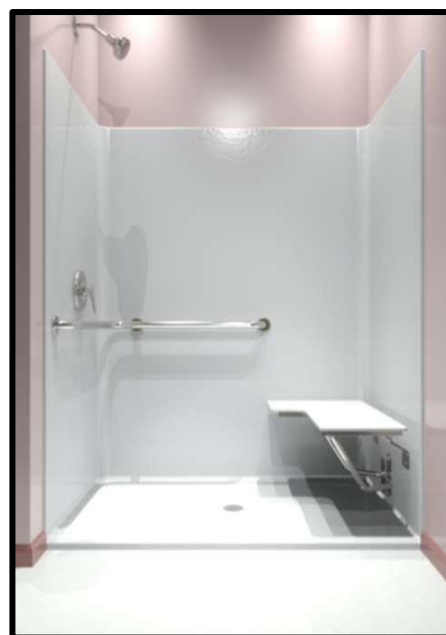

CALL MARTY (231) 463 3900
350 W. Wexford Ave. (M-37)
Buckley, MI 49620

Showers – Optional/STD Per Plan

36" Shower

48" Shower w/2 Seats
Also Available w/1 or No Seats

60" Shower w/2 Seats
Also Available w/1 or No Seats

3'x5' Premium Rock
Shower Surround w/Pan

60" Fiberglass
Tub/Shower Combo

Handicap Shower
w/Folding Seat & Grab Bar