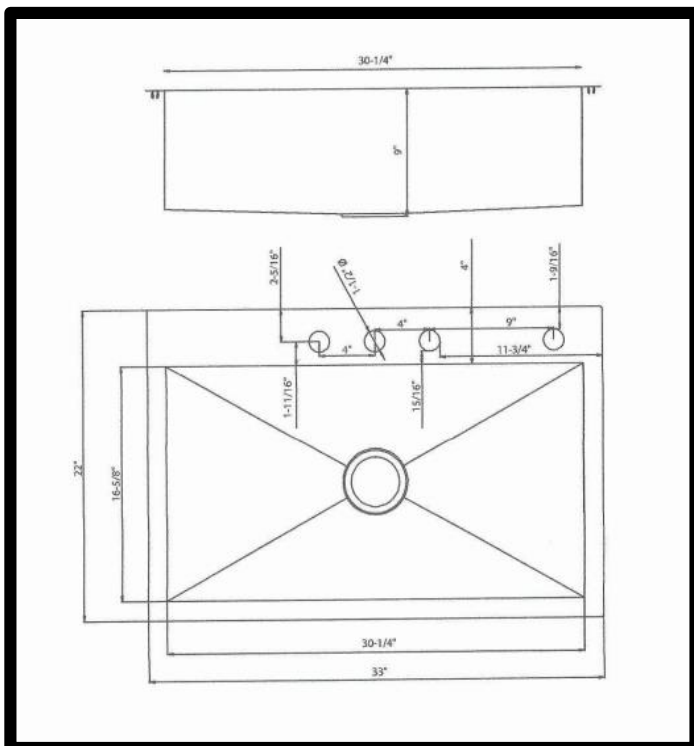

Mirabelle Stainless Single Bowl Sink - Optional

The Mirabelle Stainless Single Bowl Sink offers a classic look and all of the space you need in a kitchen sink.

- * Available with laminate countertops.
- * Drop-In installation only.