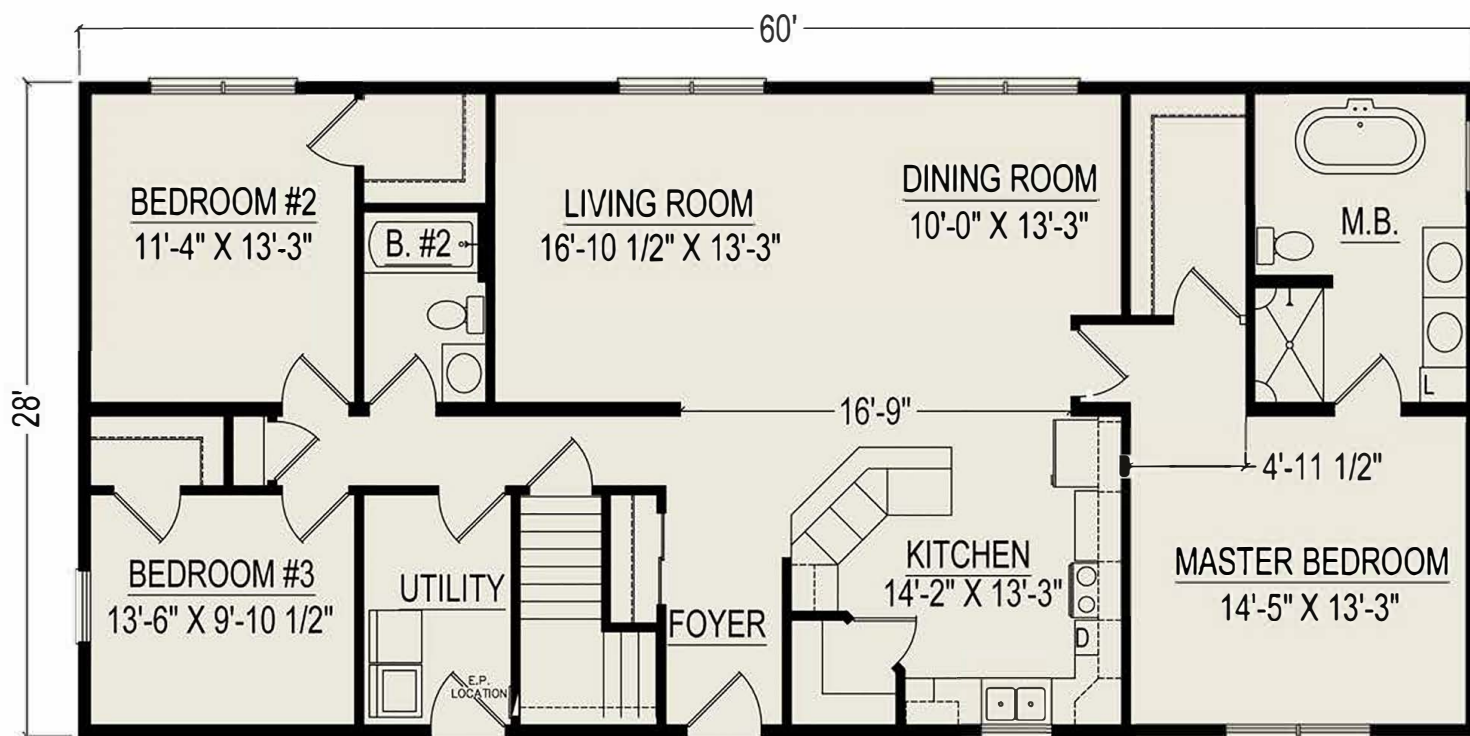

Bridgewood II

3 Bedrooms, 2 Bathrooms, 1680 Square Feet

Some items shown may be optional or constructed on site

**Heckaman
Homes**

CONVENIENT,
COST-EFFECTIVE,
HIGH QUALITY HOMES

CALL MARTY (231) 463 3900
350 W. Wexford Ave. (M-37)
Buckley, MI 49620